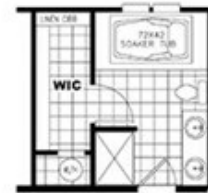

5530 64X28 SWEET ONE MOD

GLAMOUR BATH OPT.

CLOSET OPTION

Our home building facilities invest in continuous product and process improvements. Plans, dimensions, features, materials, specifications and availability are subject to change without notice or obligation. Renderings and floor plans are representative likenesses of our homes and may differ from the actual homes. We invite you to tour a Home Center near you and inspect the highest value in quality housing available or call (336) 228-6213 to speak with a Home Consultant. Copyright 2017, CMH. All rights reserved.