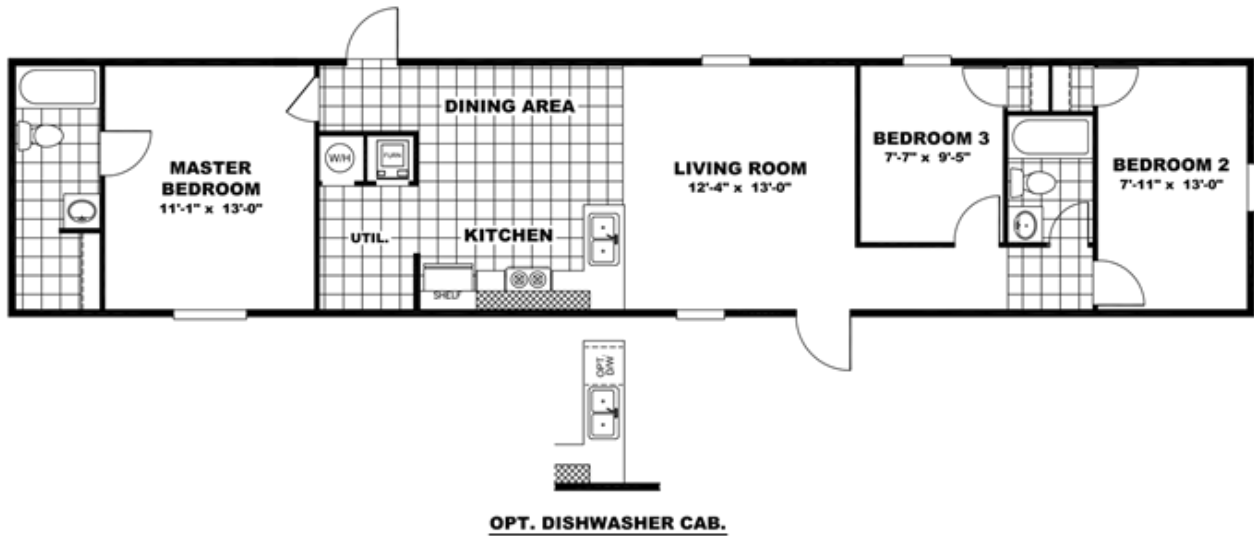

"House" Solo

"House" Solo Model number: 36TRU14663AH

3 beds • 2 baths • 924 sq.ft. • 14' width • 66' depth

Our home building facilities invest in continuous product and process improvements. Plans, dimensions, features, materials, specifications and availability are subject to change without notice or obligation. Renderings and floor plans are representative likenesses of our homes and may differ from the actual homes. We invite you to tour a Home Center near you and inspect the highest value in quality housing available or call (336) 228-6213 to speak with a Home Consultant. Copyright 2017, CMH. All rights reserved.