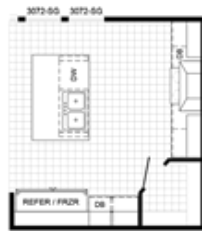

# 09A6401PLAT 32X64 MOD

**OPT KITCHEN 1**

**OPT KITCHEN 2**

**OPT KITCHEN 3**

**OPT KITCHEN 4**

Our home building facilities invest in continuous product and process improvements. Plans, dimensions, features, materials, specifications and availability are subject to change without notice or obligation. Renderings and floor plans are representative likenesses of our homes and may differ from the actual homes. We invite you to tour a Home Center near you and inspect the highest value in quality housing available or call (336) 228-6213 to speak with a Home Consultant. Copyright 2017, CMH. All rights reserved.