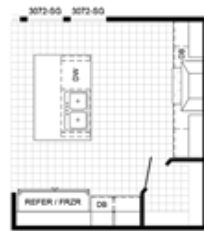

09A6401PLAT 32X64 MOD

OPT KITCHEN 1

OPT KITCHEN 2

OPT KITCHEN 3

OPT KITCHEN 4

Our home building facilities invest in continuous product and process improvements. Plans, dimensions, features, materials, specifications and availability are subject to change without notice or obligation. Renderings and floor plans are representative likenesses of our homes and may differ from the actual homes. We invite you to tour a Home Center near you and inspect the highest value in quality housing available or call (336) 228-6213 to speak with a Home Consultant. Copyright 2017, CMH. All rights reserved.