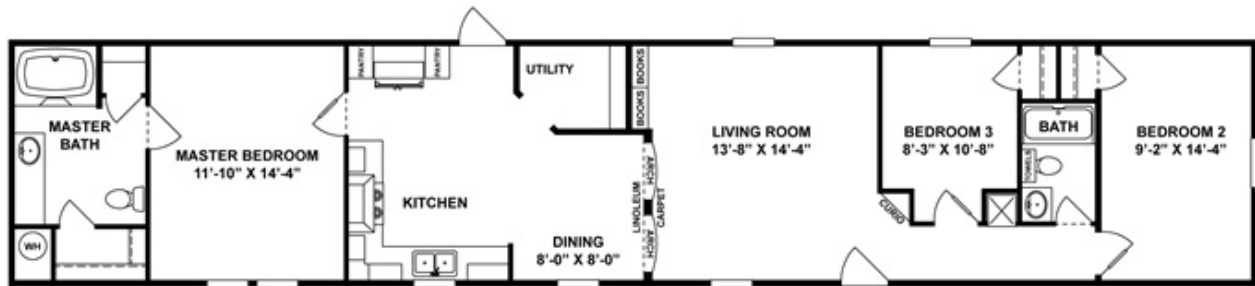

# Country Cabin

# Country Cabin

Model number: 76PLT16763AH16

3 beds • 2 baths • 1216 sq.ft. • 16' width • 76' depth

Our home building facilities invest in continuous product and process improvements. Plans, dimensions, features, materials, specifications and availability are subject to change without notice or obligation. Renderings and floor plans are representative likenesses of our homes and may differ from the actual homes. We invite you to tour a Home Center near you and inspect the highest value in quality housing available or call (336) 228-6213 to speak with a Home Consultant. Copyright 2017, CMH. All rights reserved.