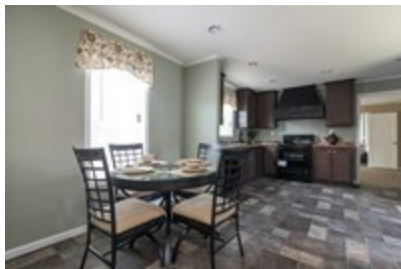

# Country Cabin

Model number: 76PLT16763AH16

3 beds • 2 baths • 1216 sq.ft. • 16' width • 76' depth

Our home building facilities invest in continuous product and process improvements. Plans, dimensions, features, materials, specifications and availability are subject to change without notice or obligation. Renderings and floor plans are representative likenesses of our homes and may differ from the actual homes. We invite you to tour a Home Center near you and inspect the highest value in quality housing available or call (336) 228-6213 to speak with a Home Consultant. Copyright 2017, CMH. All rights reserved.